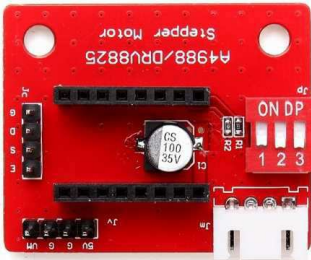

Modulos

[2979]Pca9685 16 Canales 12-bit
Pwm Servo Sg90 9g Driver I2c

[2145]Pic18f2550 Microchip
Micro Pic 18f2550 Smd

[2434]Placa Celda Peltier
Termoelectrica Tec1-12706