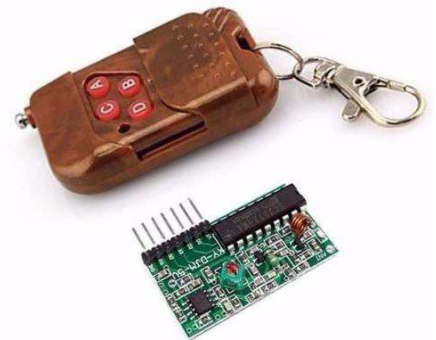

[4361]Joystick Super Nintendo Snes Usb Emul Pc RetroPie Recalbox

[1484]Kit Control Remoto 4 Botones Ic2272/2262 Transmisor Receptor